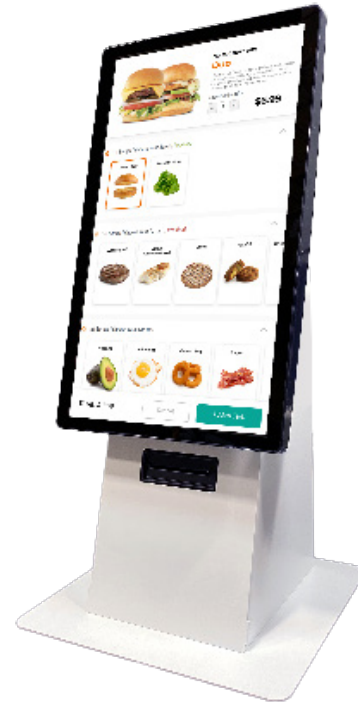

### Power Requirements

There must be an active power outlet within 5' (152 cm) of the Kiosk

# GENERAL ANDROID KIOSK Countertop

## Hardware Specs

Height	28" (71 cm)
Width	16" (41 cm)
Depth	13" (33 cm)