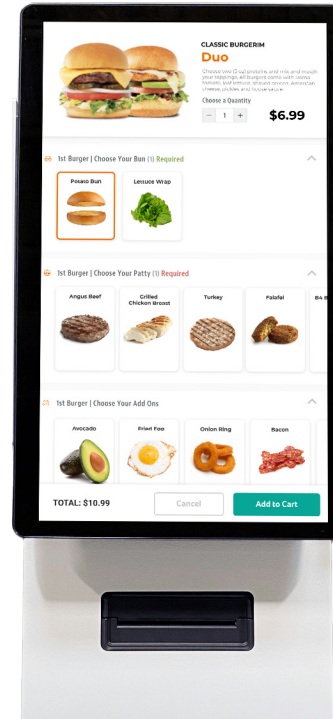

GENERAL ANDROID KIOSK

Wall Mount

Hardware Specs

Height	28" (71 cm)
Width	16" (41 cm)
Depth	13" (33 cm)

Network Requirements

Requires an additional ethernet port if using a Verifone Payment Device

Port within	Minimum Download Speed	Maximum Download Speed	Minimum Upload Speed	Maximum Upload Speed
7' (213 cm)	10 Mbps	N/A	5 Mbps	N/A

Power Requirements

There must be an active power outlet within 6' (152 cm) of the Kiosk