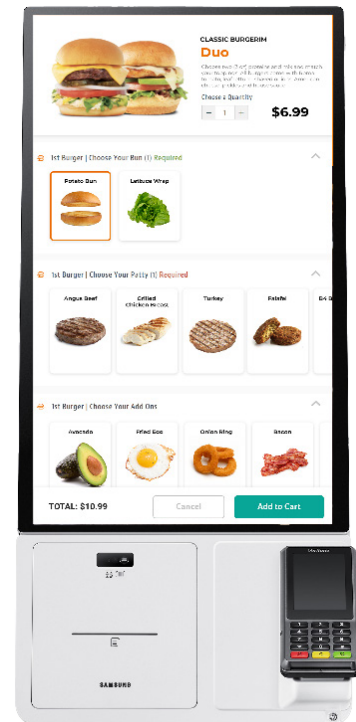

SAMSUNG TIZEN KIOSK Wall Mount

Hardware Specs

Height	30" (76 cm)
Width	14" (36 cm)
Depth	14" (36 cm)

Network Requirements

Port within	Minimum Download Speed	Maximum Download Speed	Minimum Upload Speed	Maximum Upload Speed
7' (213 cm)	10 Mbps	N/A	5 Mbps	N/A

Power Requirements

There must be an active power outlet within 5' (152 cm) of the Kiosk