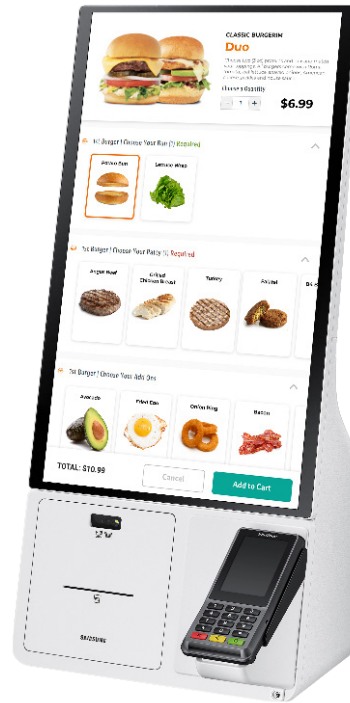

SAMSUNG WINDOWS KIOSK Countertop

Hardware Specs

Height	30" (76 cm)
Width	14" (36 cm)
Depth	14" (36 cm)

Network Requirements

Requires an additional ethernet port if using a Verifone Payment Device

Port within	Minimum Download Speed	Maximum Download Speed	Minimum Upload Speed	Maximum Upload Speed
7' (213 cm)	10 Mbps	N/A	5 Mbps	N/A

Power Requirements

There must be an active power outlet within 6' (183 cm) of the Kiosk