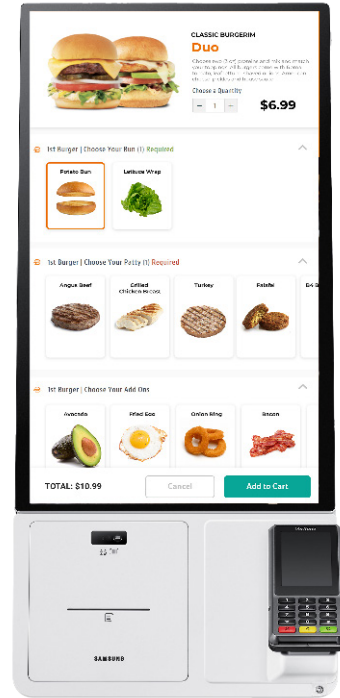

SAMSUNG WINDOWS KIOSK

Wall Mount

Hardware Specs

Height	30" (76 cm)
Width	14" (36 cm)
Depth	14" (36 cm)

Network Requirements

Requires an additional ethernet port if using a Verifone Payment Device

Port within	Minimum Download Speed	Maximum Download Speed	Minimum Upload Speed	Maximum Upload Speed
7' (91 cm)	10 Mbps	N/A	5 Mbps	N/A

Power Requirements

There must be an active power outlet within 5' (152 cm) of the Kiosk