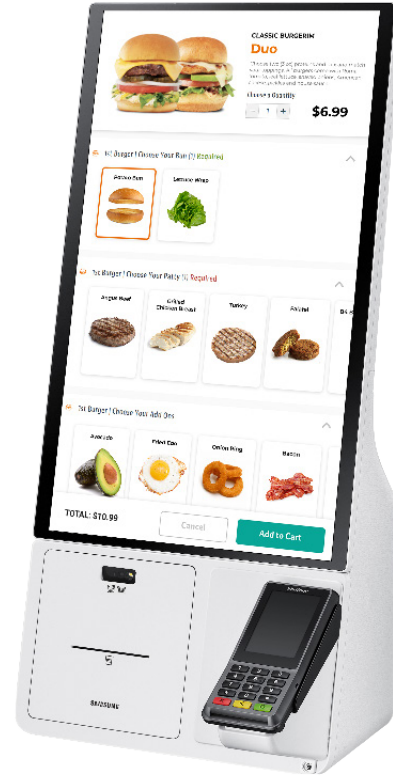

SAMSUNG TIZEN KIOSK Countertop

Hardware Specs

Height	30" (76 cm)
Width	14" (36 cm)
Depth	14" (36 cm)

Network Requirements

Port within	Minimum Download Speed	Maximum Download Speed	Minimum Upload Speed	Maximum Upload Speed
7' (213 cm)	10 Mbps	N/A	5 Mbps	N/A

Power Requirements

There must be an active power outlet within 6' (183 cm) of the Kiosk