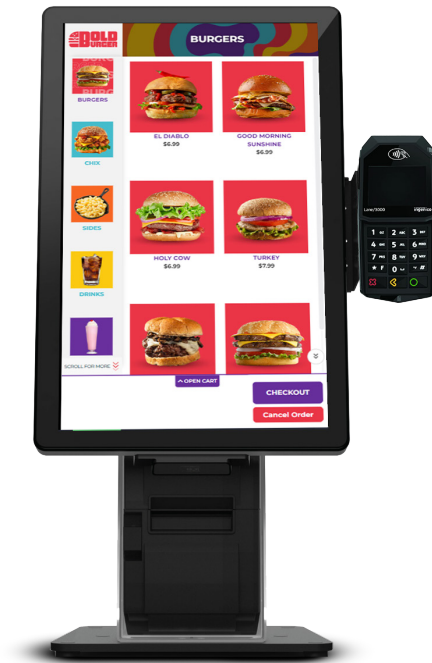

ELO ANDROID KIOSK Countertop

Hardware Specs

Height	28" (71 cm)
Width	16" (41 cm)
Depth	13" (33 cm)

Network Requirements

Port within	Minimum Download Speed	Maximum Download Speed	Minimum Upload Speed	Maximum Upload Speed
7' (213 cm)	10 Mbps	N/A	5 Mbps	N/A

Power Requirements

There must be an active power outlet within 6' (183 cm) of the Kiosk; some solutions will require three