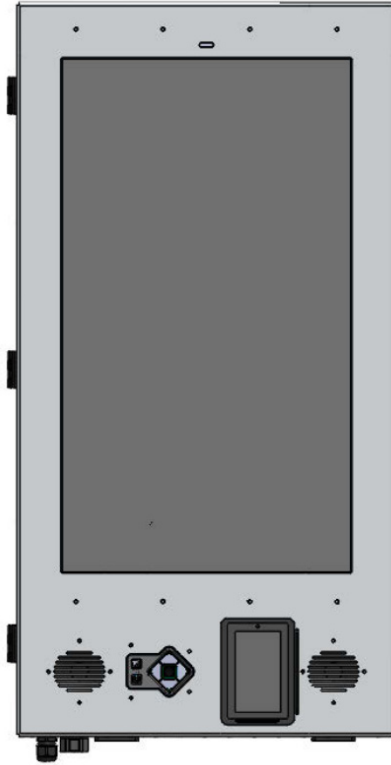

### Hardware Specs

---

Height	12" (30 cm)
Width	20" (51 cm)
Depth	2" (5 cm)

## Hardware Specs

---

Height	6" (15 cm)
Width	6" (15 cm)
Depth	8" (20 cm)

### Hardware Specs

---

Height	70"
Width	21"
Depth	13"

### Hardware Specs

---

Height	40"
Width	21"
Depth	8"