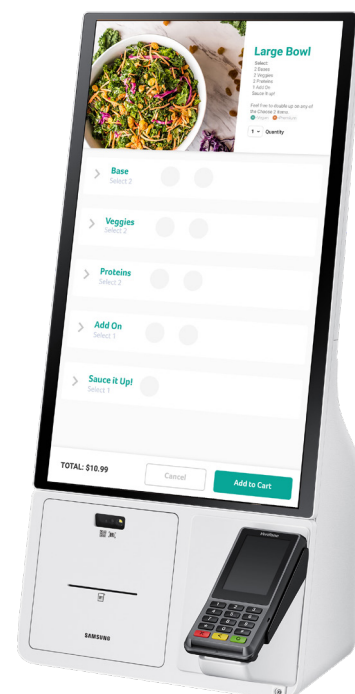

Plug & Play

- Includes card, QR code, & NFC payment functionalities
- Includes anti tip stand with other mount options available (i.e wall mounts, lock down wheels)
- Significantly cut down on operations & labor costs